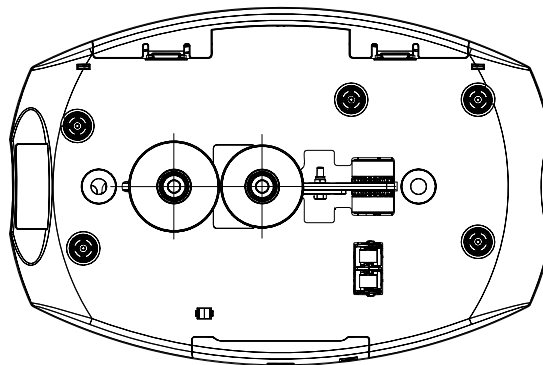

Maxi Sky 2

Kit N° 700-14464 for "G" Track Profile

Parts included:

MS2 Lift for "G" Track Profile	Maxi Sky 2 # MSX11-GX-XX
Charging Station for Other Tracks	# 700-15522-1
Guiding-wheels assembly for "G" Track Profile	# 700.14464
Universal End Stopper	# A5320-C

1. Install the guiding-wheels as shown in the picture below.

CAUTION

Make sure that the wheels are centered with the trolley and the lift.

2. Install the end stopper, Charger and Maxi Sky 2 according to the installation procedures provided.