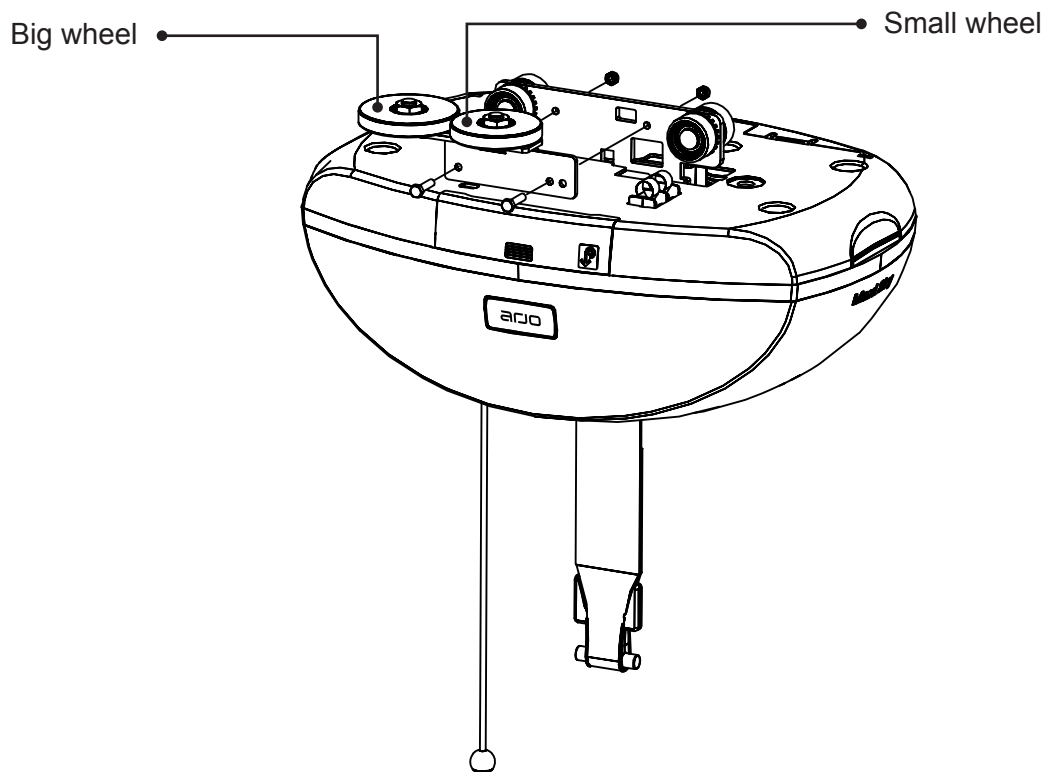

Maxi Sky 2

Kit N° 700-14464 for "G" Track Profile

Parts included:

MS2 Lift for "G" Track Profile	Maxi Sky 2 # MSX11-GX-XX
Charging Station for Other Tracks	# 700-15522-1
Guiding-wheels assembly for "G" Track Profile	# 700.14464
Universal End Stopper	# A5320-C

1. Install the guiding-wheels as shown in the picture below.

CAUTION

Make sure that the wheels are centered with the trolley and the lift.

2. Install the end stopper, Charger and Maxi Sky 2 according to the installation procedures provided.