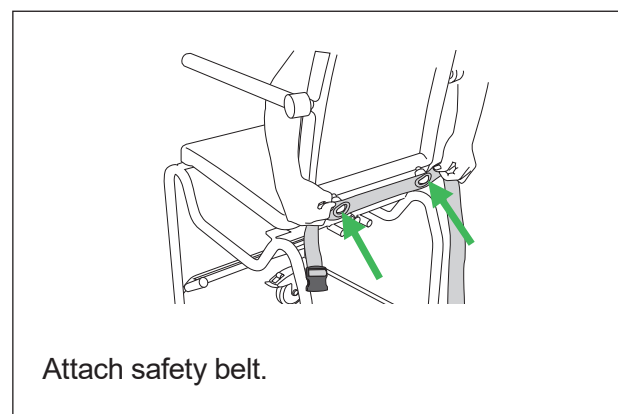

2

The intensity of the air stream will increase by pushing the button again.

3

Push the Air spa system ON/OFF button again to stop.

Malibu/Sovereign

Safety belt

Adjust safety belt

Attach seat