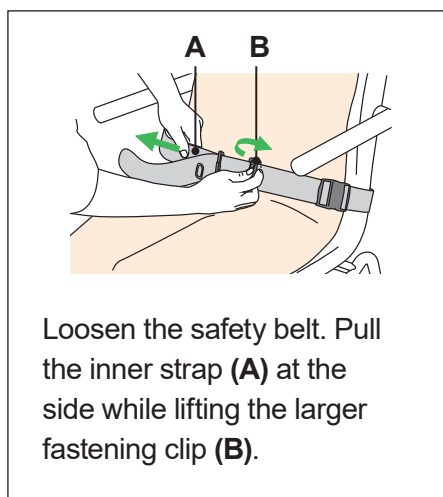

2

The intensity of the air stream will increase by pushing the button again.

3

Push the Air spa system ON/OFF button again to stop.

Malibu/Sovereign

Safety belt

Adjust safety belt

Attach seat