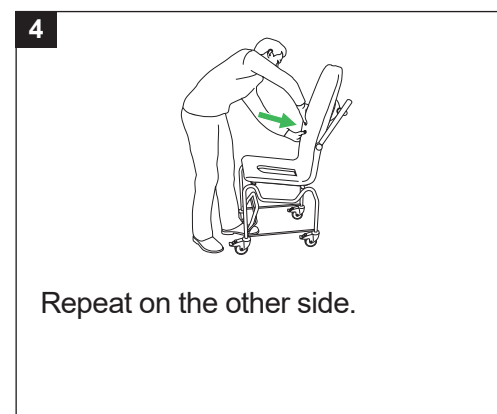

Air spa system (optional feature)

The massage effect is obtained by injecting air through air jets into the bath water. The recommended maximum treatment with the Air spa system is 15 minutes.

1

Push the Air spa system ON/OFF button, the air blower will start at minimum speed.

2

The intensity of the air stream will increase by pushing the button again.

3

Push the Air spa system ON/OFF button again to stop.

Malibu/Sovereign

Safety belt

Adjust safety belt

Attach seat