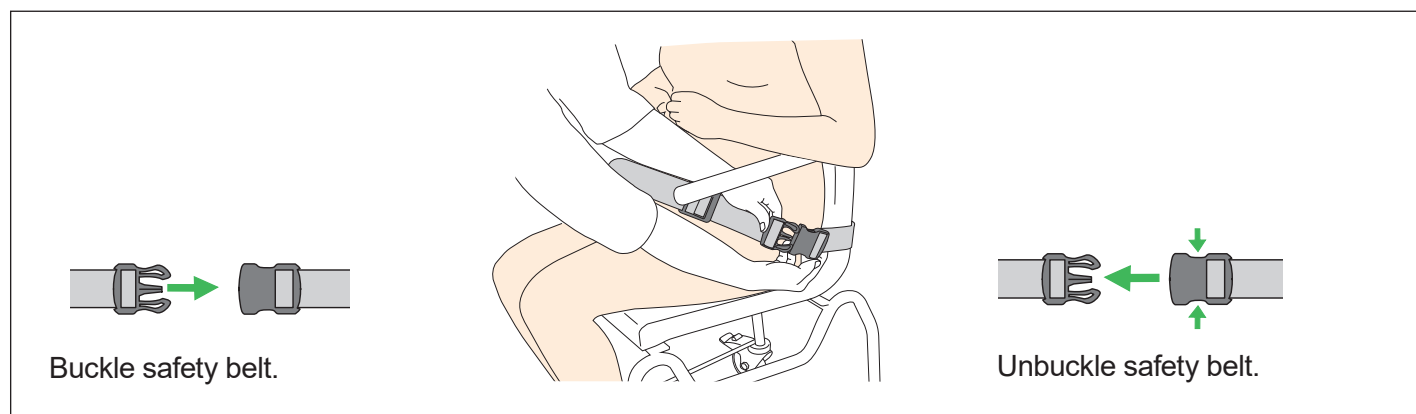

Air spa system (optional feature)

The massage effect is obtained by injecting air through air jets into the bath water. The recommended maximum treatment with the Air spa system is 15 minutes.

1

Push the Air spa system ON/OFF button, the air blower will start at minimum speed.

2

The intensity of the air stream will increase by pushing the button again.

3

Push the Air spa system ON/OFF button again to stop.

Malibu/Sovereign

Safety belt

Adjust safety belt

Attach seat