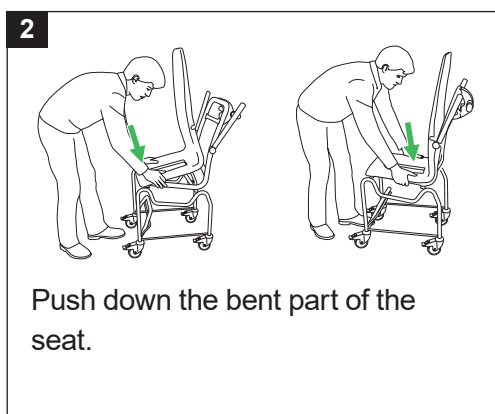

Air spa system (optional feature)

The massage effect is obtained by injecting air through air jets into the bath water. The recommended maximum treatment with the Air spa system is 15 minutes.

1

Push the Air spa system ON/OFF button, the air blower will start at minimum speed.

2

The intensity of the air stream will increase by pushing the button again.

3

Push the Air spa system ON/OFF button again to stop.

Malibu/Sovereign

Safety belt

Adjust safety belt

Attach seat

Remove seat

Attach armrest

Remove armrest