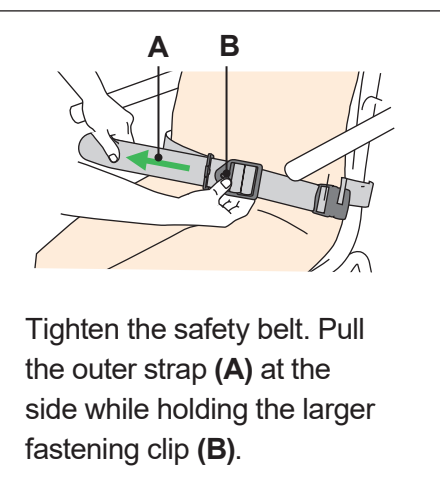

2

The intensity of the air stream will increase by pushing the button again.

3

Push the Air spa system ON/OFF button again to stop.

Malibu/Sovereign

Safety belt

Adjust safety belt

Attach seat