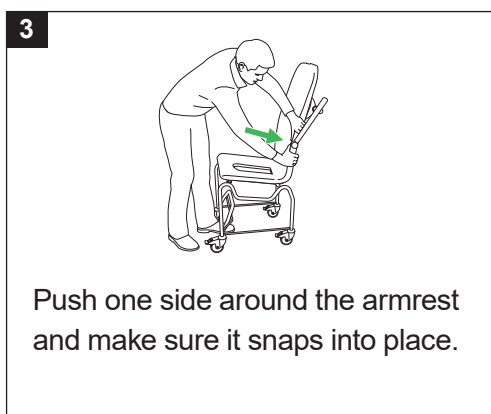

Air spa system (optional feature)

The massage effect is obtained by injecting air through air jets into the bath water. The recommended maximum treatment with the Air spa system is 15 minutes.

1

Push the Air spa system ON/OFF button, the air blower will start at minimum speed.

2

The intensity of the air stream will increase by pushing the button again.

3

Push the Air spa system ON/OFF button again to stop.

Malibu/Sovereign

Safety belt

Adjust safety belt

Attach seat