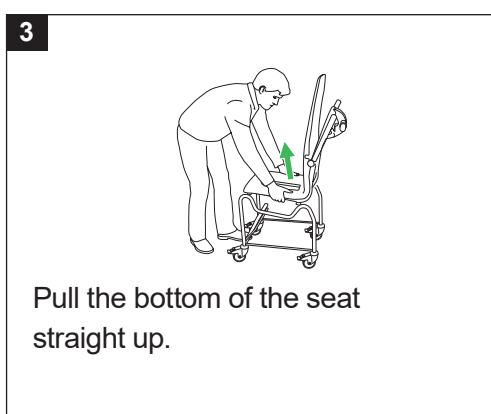

Remove seat