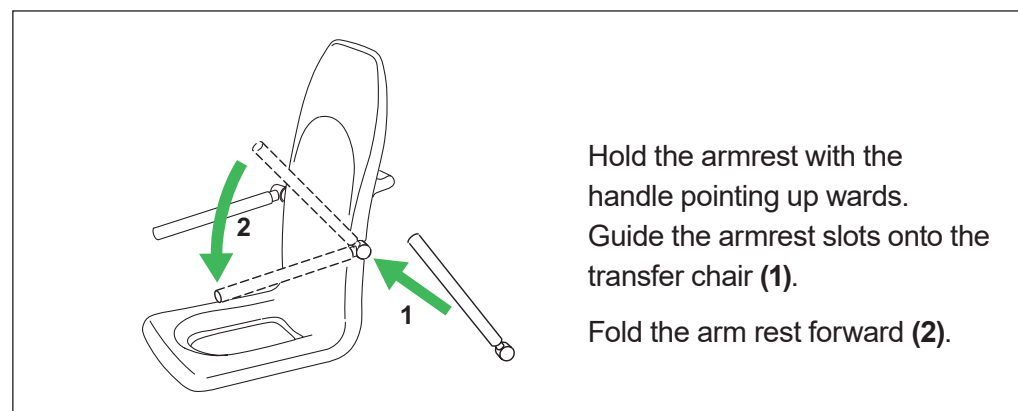

Attach armrest