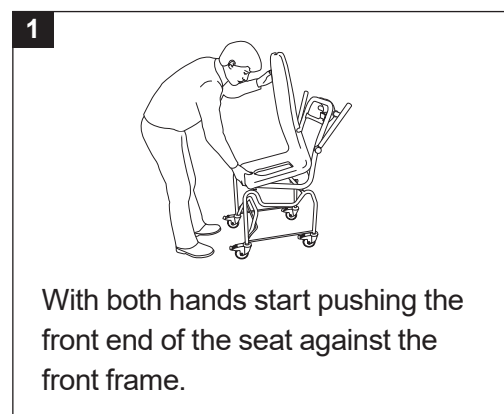

Air spa system (optional feature)

The massage effect is obtained by injecting air through air jets into the bath water. The recommended maximum treatment with the Air spa system is 15 minutes.

1

Push the Air spa system ON/OFF button, the air blower will start at minimum speed.

2

The intensity of the air stream will increase by pushing the button again.

3

Push the Air spa system ON/OFF button again to stop.

Malibu/Sovereign

Safety belt

Adjust safety belt

Attach seat

Remove seat

Attach armrest

Remove armrest