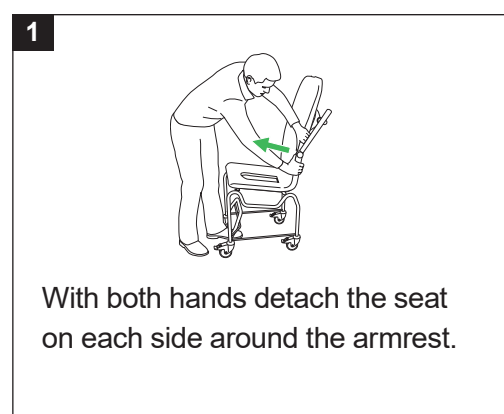

Remove seat